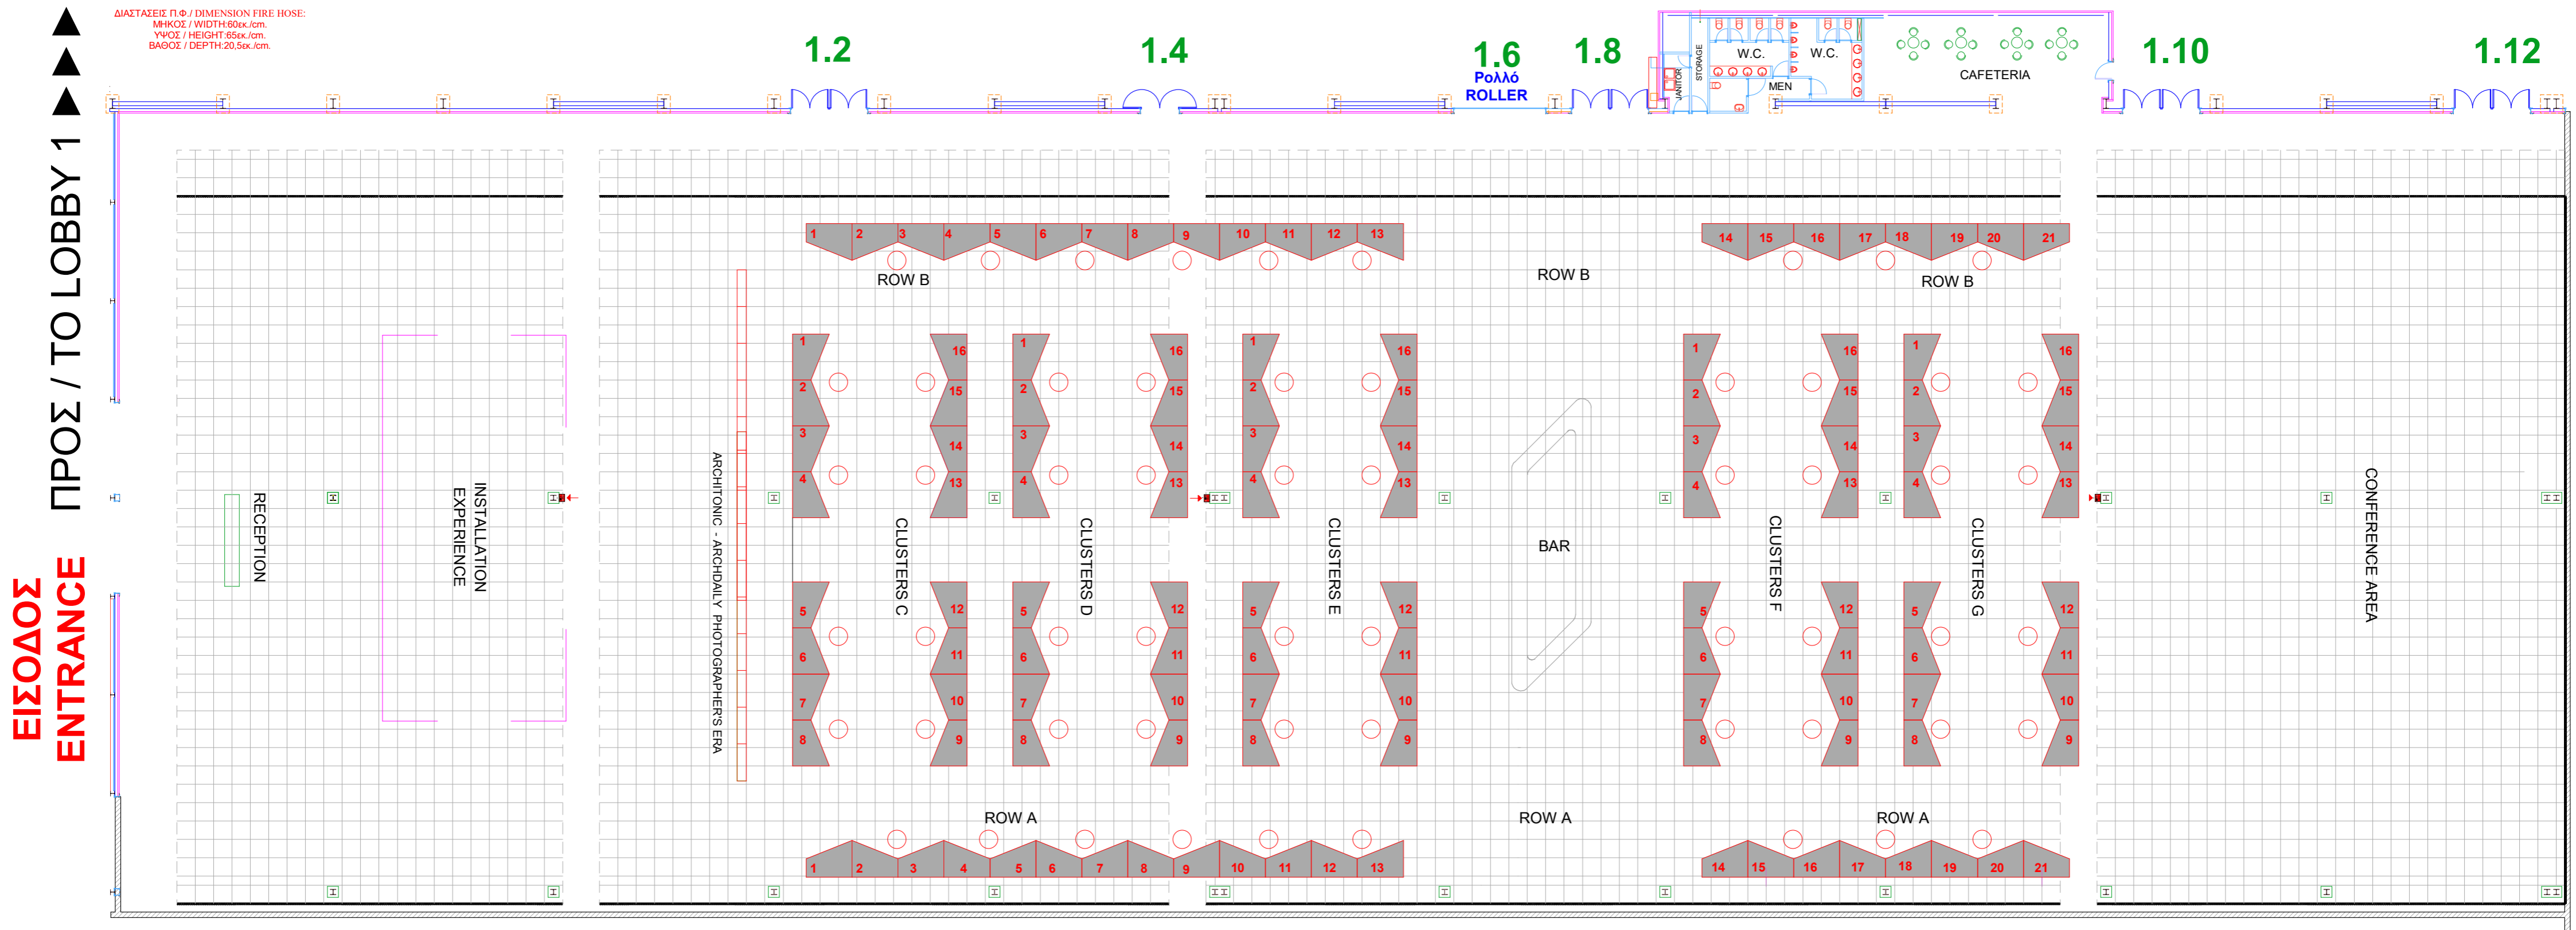

# EXHIBITION HALL 1

ΔΙΑΣΤΑΣΕΙΣ Π.Φ. / DIMENSION FIRE HOSE:  
ΜΗΚΟΣ / WIDTH: 60εκ./cm.  
ΥΨΟΣ / HEIGHT: 65εκ./cm.  
ΒΑΘΟΣ / DEPTH: 20,5εκ./cm.

ΕΙΣΟΔΟΣ / TO LOBBY 1  
ENTRANCE

1.2

1.4

1.6  
Poλλό  
ROLLER

1.8

1.10

1.12

1 2 3 4 5 6 7 8 9 10 11 12 13

ROW B

14 15 16 17 18 19 20 21

ROW B

ROW B

1 2 3 4

CLUSTERS C

16 15 14 13

1 2 3 4

CLUSTERS D

16 15 14 13

1 2 3 4

CLUSTERS E

16 15 14 13

ROW A

ROW A

14 15 16 17 18 19 20 21

ROW A

CONFERENCE AREA